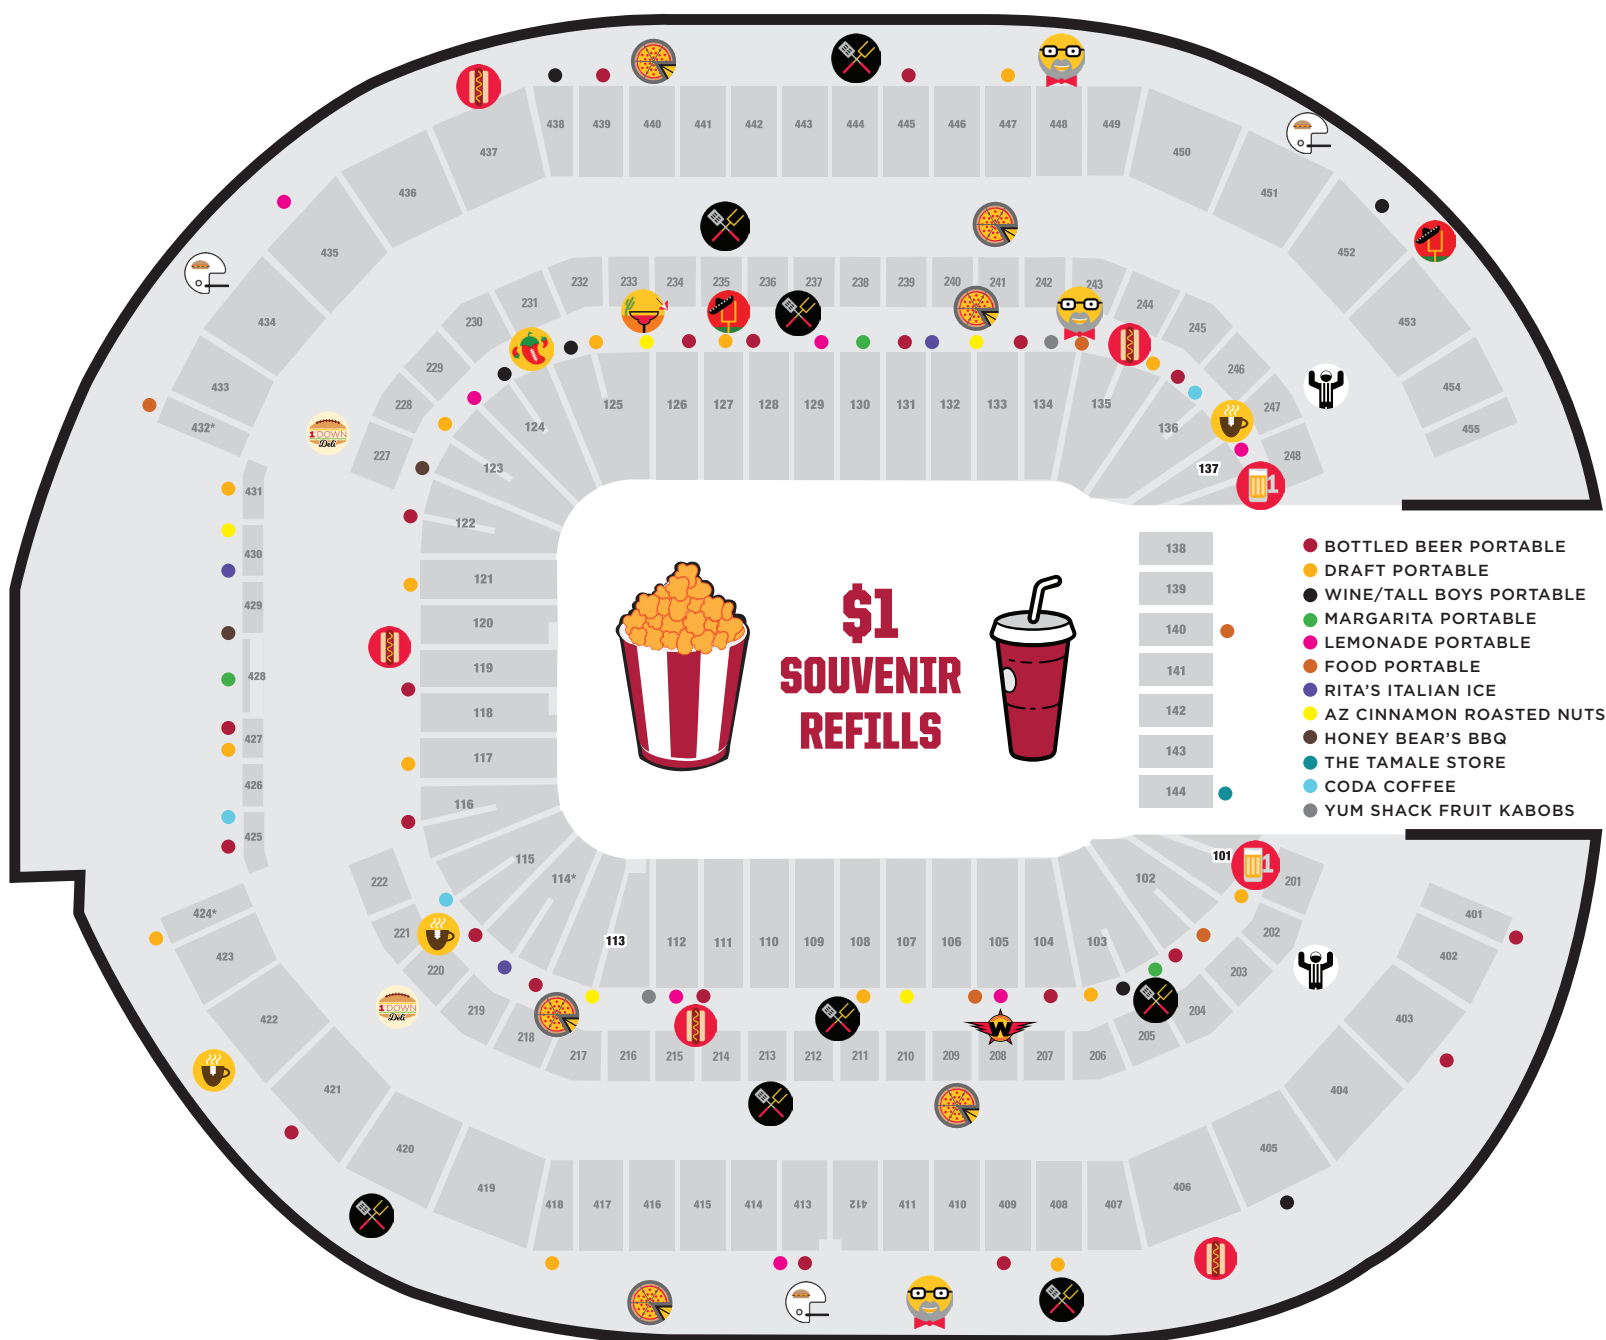

FIRST ROUND DRAFT

DRAFT BEER
DOMESTIC & PREMIUM TALL BOYS
WINE
ADULT LEMONADE

WINGS OF HONOR

CHICKEN & WAFFLE
CHICKEN WINGS
TURKEY LEG

GRIDIRON GRILL

CRISPY CHICKEN SANDWICH
BURGER
BRATWURST
KOSHER & JUMBO DOG
CHILI CHEESE & REGULAR FRIES
CHICKEN STRIPS W/FRIES

RED DOG

BIG AZ DOG W/ CHILI & CHEESE
KOSHER & JUMBO DOG
NACHOS
PRETZEL
POPCORN

PIZZAZ

PEPPERONI PIZZA
CHEESE PIZZA
CRUDITÉ
FRUIT CUP
CHICKEN SALAD SANDWICH
POPCORN

SPORTSMAN CAFÉ

DOMESTIC & PREMIUM TALL BOYS
WINE
ADULT LEMONADE
COFFEE

GRANDE ROJO

CHICKEN STRIPS W/FRIES
FRENCH FRIES
KOSHER & JUMBO DOGS

DESERT BREEZE

DRAFT BEER
PREMIUM & DOMESTIC
WINE
ADULT LEMONADE

TOUCHDOWN TORTILLAS

CHICKEN MACHO NACHOS
NACHOS
KOSHER & JUMBO DOGS

MR.B'S

SOUVENIR STREET TACOS
STREET TACOS
TACO SALAD

FIELD OF FAVORITES

BIG AZ DOG W/CHILI & CHEESE
KOSHER & JUMBO DOGS
NACHOS
PRETZEL
POPCORN

FIRST DOWN DELI

TD CAFÉ

BACO BUN TACOS
BACO BUN BOWLS
POPCORN

- BOTTLED BEER PORTABLE
- DRAFT PORTABLE
- WINE/TALL BOYS PORTABLE
- MARGARITA PORTABLE
- LEMONADE PORTABLE
- FOOD PORTABLE
- RITA'S ITALIAN ICE
- AZ CINNAMON ROASTED NUTS
- HONEY BEAR'S BBQ
- THE TAMALE STORE
- CODA COFFEE
- YUM SHACK FRUIT KABOBS