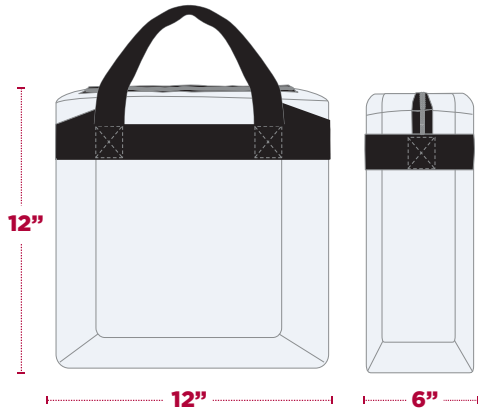

APPROVED BAGS

CLEAR TOTE

PLASTIC, VINYL OR PVC AND DO NOT EXCEED 12" x 6" x 12"

PLASTIC STORAGE BAG

1 GALLON RE-SEALABLE, CLEAR

ALL SMALL CLUTCH BAGS / WALLETS WITHIN YOUR CLEAR TOTE MUST FIT THE DIMENSIONS LISTED BELOW

SMALL CLUTCH BAG / WALLET

APPROXIMATELY THE SIZE OF A HAND WITH OR WITHOUT A HANDLE OR STRAP NO LARGER THAN 4.5" x 6.5".

NON-APPROVED BAGS

BACKPACK

BINOCULARS CASE

CAMERA CASE

CLEAR BACKPACK

TINTED PLASTIC BAG