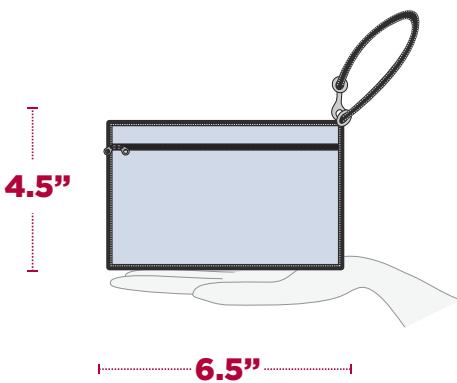

APPROVED BAGS

CLEAR TOTE

PLASTIC, VINYL OR PVC AND DO NOT EXCEED 12" x 6" x 12"

PLASTIC STORAGE BAG

1 GALLON RE-SEALABLE, CLEAR

ALL SMALL CLUTCH BAGS / WALLETS WITHIN YOUR CLEAR TOTE MUST FIT THE DIMENSIONS LISTED BELOW

SMALL CLUTCH BAG / WALLET

APPROXIMATELY THE SIZE OF A HAND WITH OR WITHOUT A HANDLE OR STRAP NO LARGER THAN 4.5" x 6.5".

NON-APPROVED BAGS

BACKPACK

BINOCULARS CASE

CAMERA CASE

CLEAR BACKPACK

TINTED PLASTIC BAG