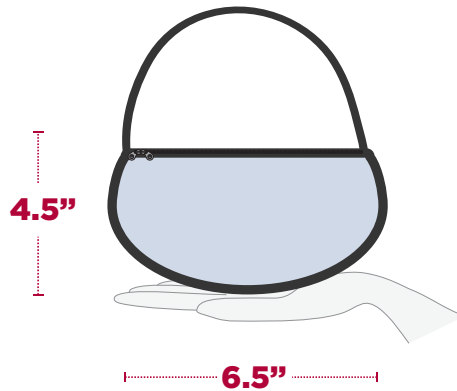

APPROVED BAGS

CLEAR TOTE

PLASTIC, VINYL OR PVC AND DO NOT EXCEED 12" x 6" x 12"

PLASTIC STORAGE BAG

1 GALLON RE-SEALABLE, CLEAR

ALL SMALL CLUTCH BAGS / WALLETS WITHIN YOUR CLEAR TOTE MUST FIT THE DIMENSIONS LISTED BELOW

SMALL CLUTCH BAG / WALLET

APPROXIMATELY THE SIZE OF A HAND WITH OR WITHOUT A HANDLE OR STRAP NO LARGER THAN 4.5" x 6.5".

NON-APPROVED BAGS

BACKPACK

BINOCULARS CASE

CAMERA CASE

CLEAR BACKPACK

TINTED PLASTIC BAG