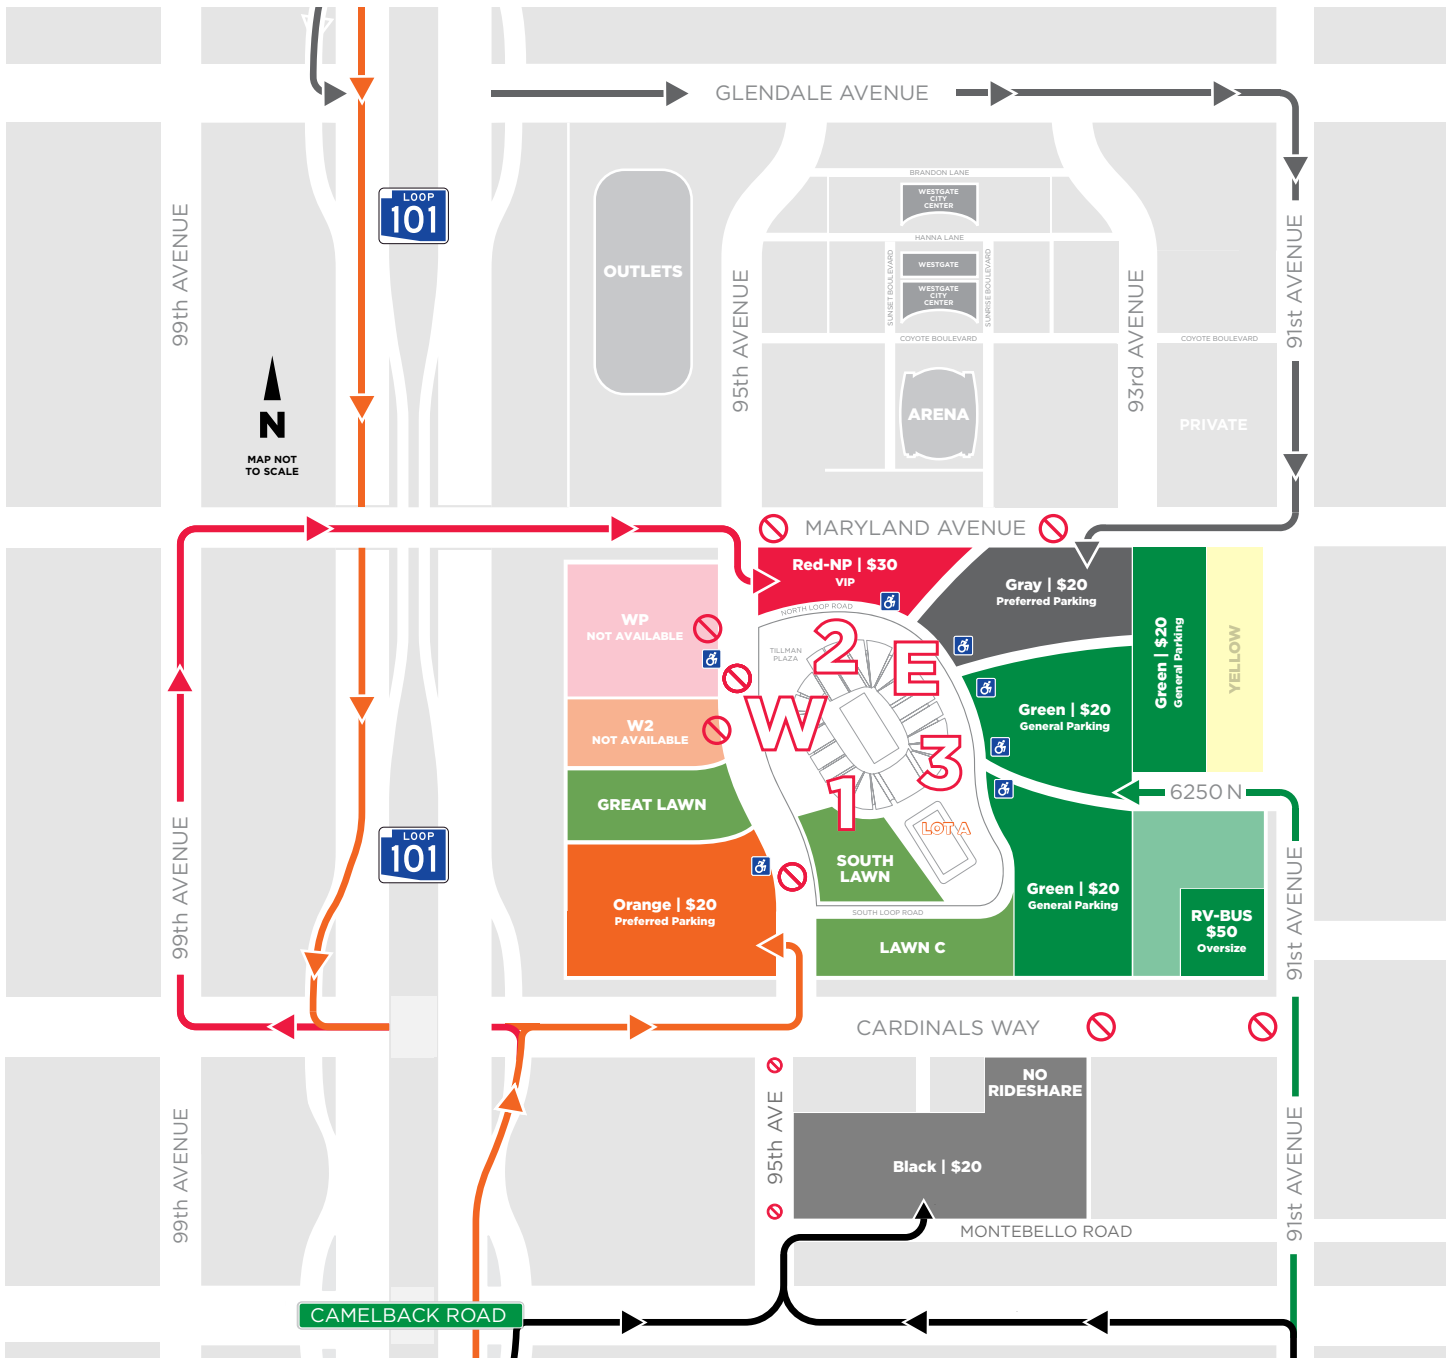

Click here to pre-purchase your parking pass online at ParkingJuJu.com
creating great parking juju

MONSTER ENERGY AMA SUPERCROSS

GENERAL EVENT PARKING
 SATURDAY, JANUARY 25, 2020

LOTS @ 11:30AM FAN FEST @ 12PM STADIUM GATES @ 12PM SHOW @ 7PM