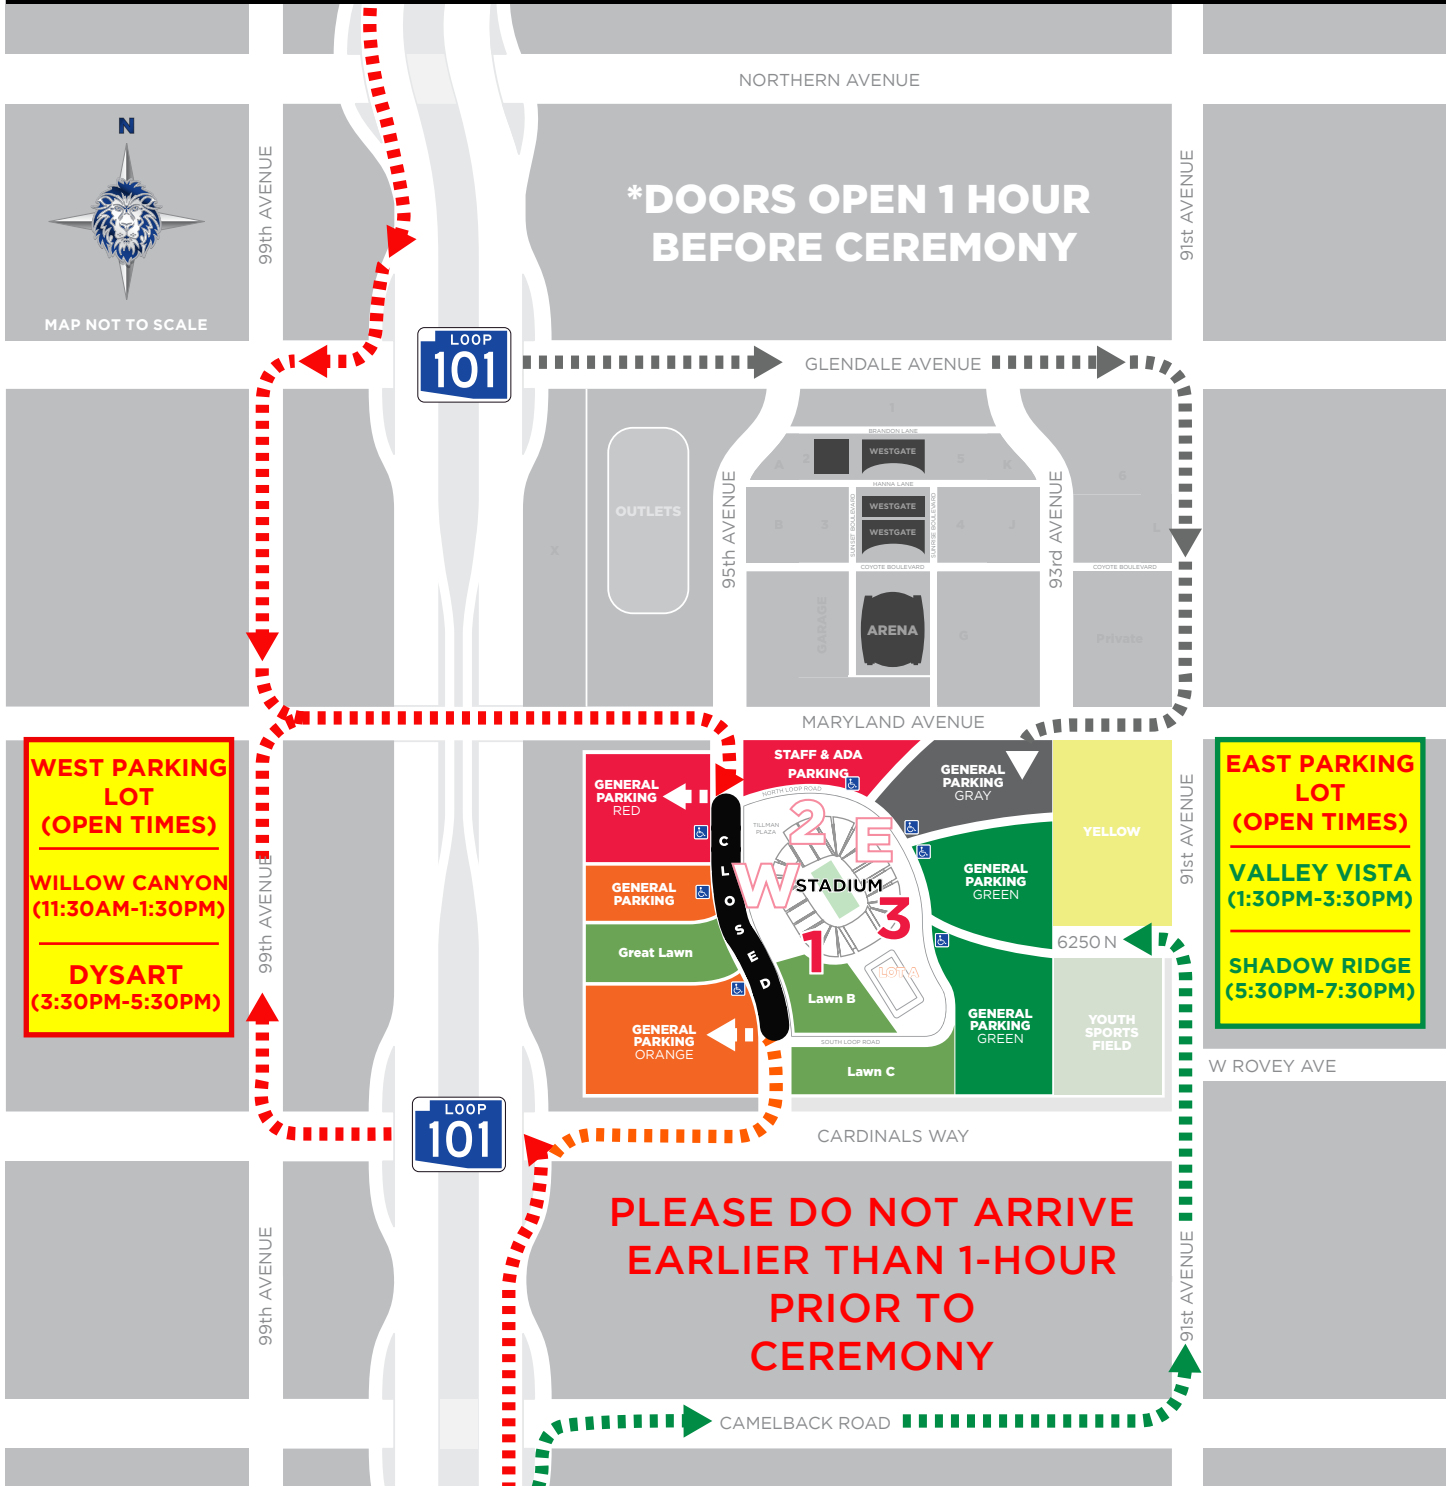

State Farm STADIUM

DYSART UNIFIED SCHOOL DISTRICT EVENT PARKING MAP

DATE	SCHOOL	CEREMONY	PARK IN:	ENTER AT:	DATE	SCHOOL	CEREMONY	PARK IN:	ENTER AT:
5/16	WILLOW CANYON	1:30P	RED / ORANGE	GATE 1	5/16	DYSART	5:30P	RED / ORANGE	GATE 1
5/16	VALLEY VISTA	3:30P	GREEN / GRAY	GATE 3	5/16	SHADOW RIDGE	7:30P	GREEN / GRAY	GATE 3