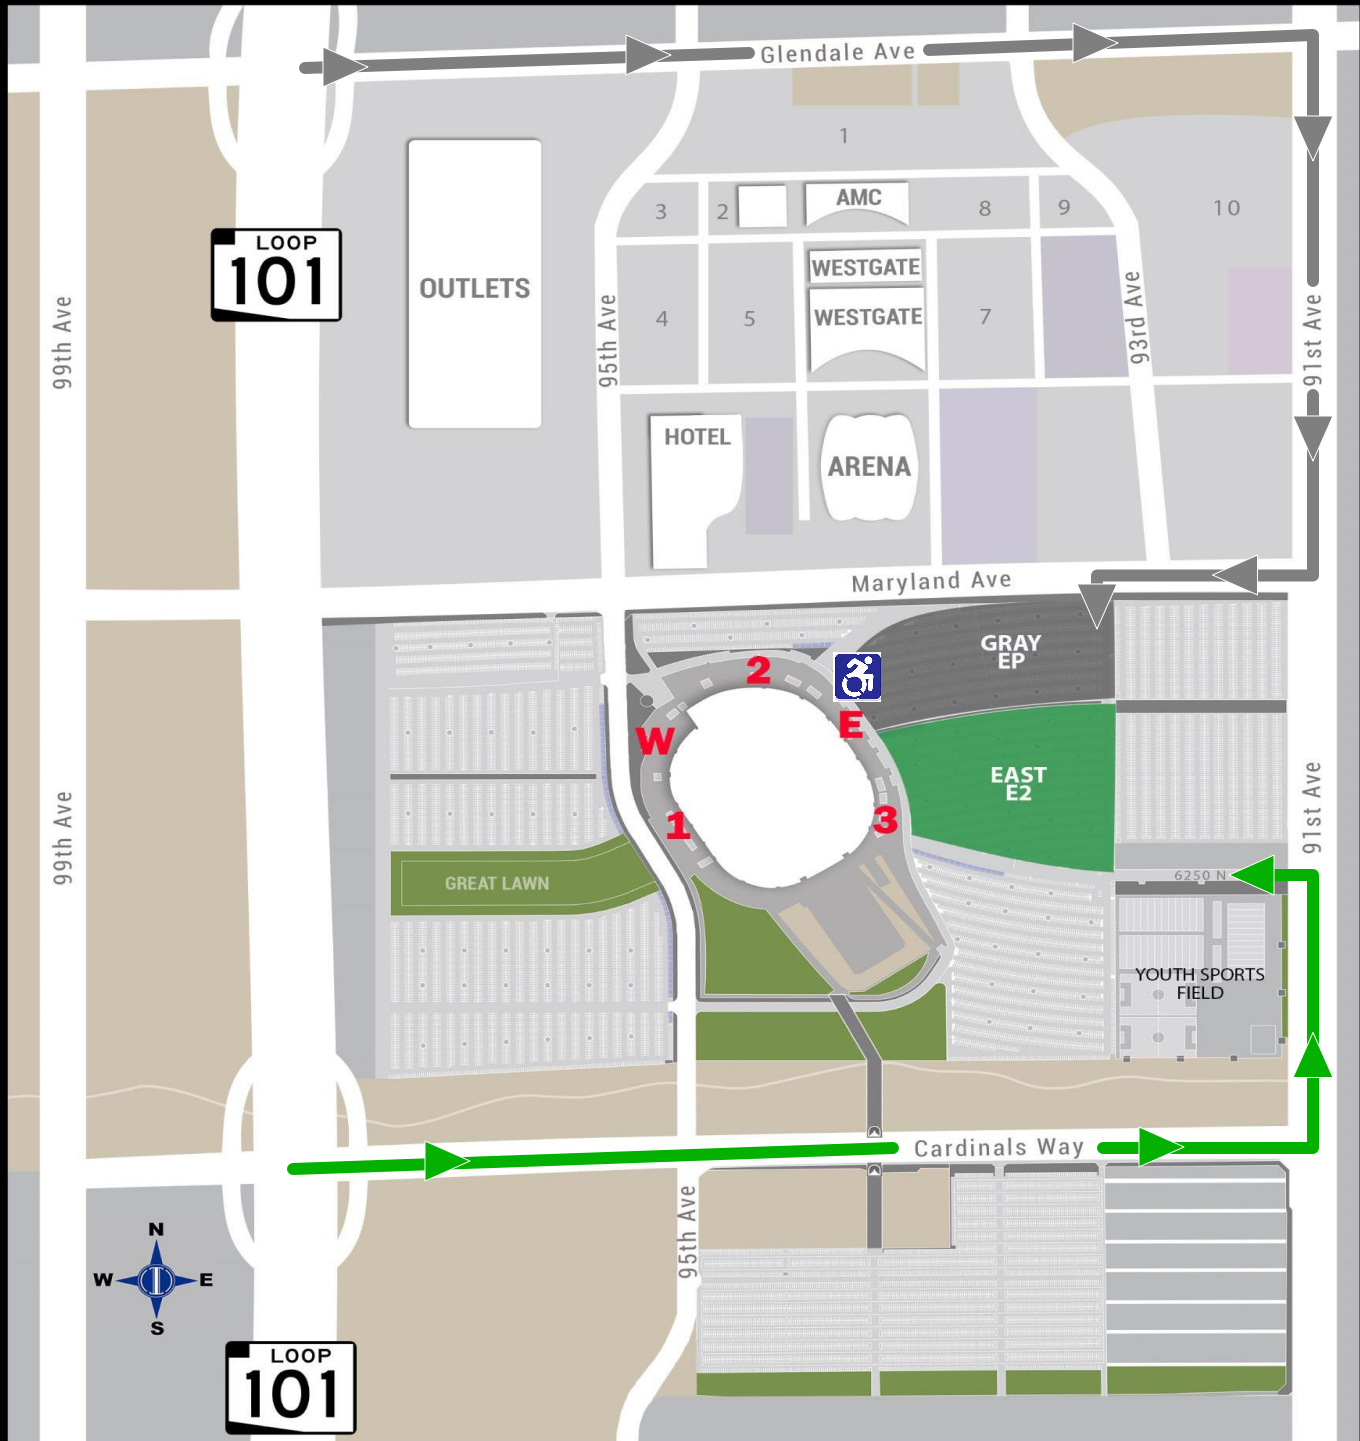

State Farm STADIUM

Section 7 Basketball Tournament

Friday June 18, 2021 – Sunday June 20, 2021

Driving Directions

Parking \$5.00 / Day per vehicle paid at entry via CREDIT CARD ONLY

GRAY EP

Exit Loop 101 at Glendale Ave
Go East on Glendale Ave to 91st Ave
Turn Right on 91st Ave to Maryland Ave
Turn Right on Maryland to Gray EP Entry on Left

GREEN E2

Exit Loop 101 at Cardinals Way
Go East on Cardinals Way to 91st Ave
Turn Left on 91st Ave to 6250N
Turn Left on 6250N and enter Green E2